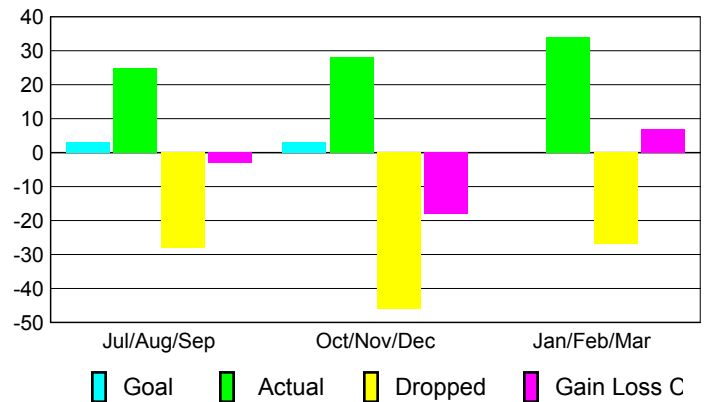

Membership Results 2008-2009

Goal, New, Dropped, Gain/Loss