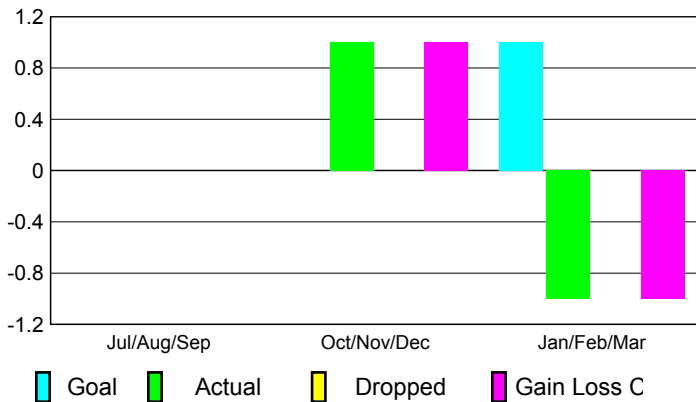

2008-2009 GMT Quarterly Report for District (or Undistricted) **District 201W2**

GMT: **Anthony 'Tony' J Benbow**

Location: **AUSTRALIA**

GMT CA: **7**

CLUBS

Club Results 2008-2009

Clubs 2007-2008

Month	New Club Goal	Actual New Clubs	Actual Dropped Clubs	Gain/Loss of Clubs	Gain/Loss of Clubs
Jul/Aug/Sep	0	0	0	0	0
Oct/Nov/Dec	0	1	0	1	0
Jan/Feb/Mar	1	-1	0	-1	0
Totals	1	0	0	0	0

Club Results 2008-2009

Goal, New, Dropped, Gain/Loss