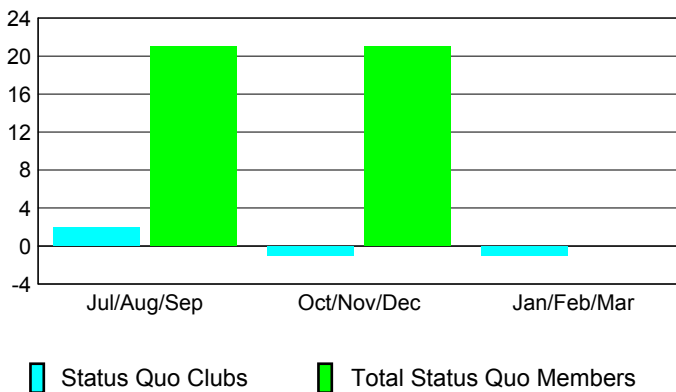

Club Results 2008-2009

Goal, New, Dropped, Gain/Loss

Comparison of Club Gain/Loss

Current Year Compared to the Previous Year

YTD Status Quo Clubs 2008-2009

Status Quo Clubs Compared to Status Quo Members

MEMBERSHIP

Membership Results 2008-2009

Membership 2007-2008

Month	Net Memb Goal	Actual New Memb	Actual Dropped Memb	Gain/Loss of Memb	Gain/Loss of Memb
Jul/Aug/Sep	10	81	-68	13	1
Oct/Nov/Dec	10	29	-46	-17	-25
Jan/Feb/Mar	10	55	-80	-25	12
Totals	30	165	-194	-29	-12