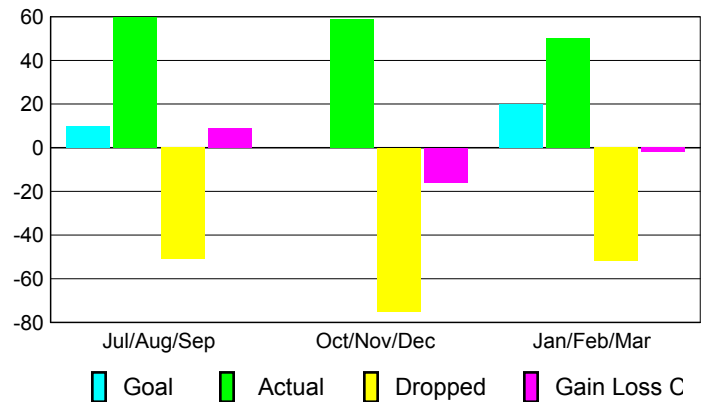

Membership Results 2008-2009

Goal, New, Dropped, Gain/Loss