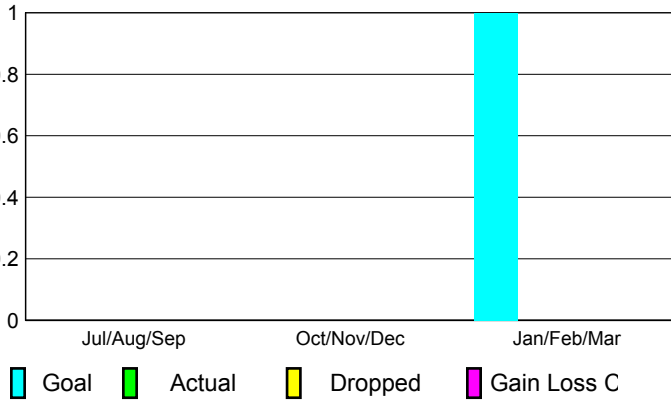

2008-2009 GMT Quarterly Report for District (or Undistricted) District 201V3

GMT: **Anthony 'Tony' J Benbow**

Location: **AUSTRALIA**

GMT CA: **7**

CLUBS

Club Results 2008-2009

Clubs 2007-2008

Month	New Club Goal	Actual New Clubs	Actual Dropped Clubs	Gain/Loss of Clubs	Gain/Loss of Clubs
Jul/Aug/Sep	0	0	0	0	0
Oct/Nov/Dec	0	0	0	0	-1
Jan/Feb/Mar	1	0	0	0	0
Totals	1	0	0	0	-1

Club Results 2008-2009

Goal, New, Dropped, Gain/Loss