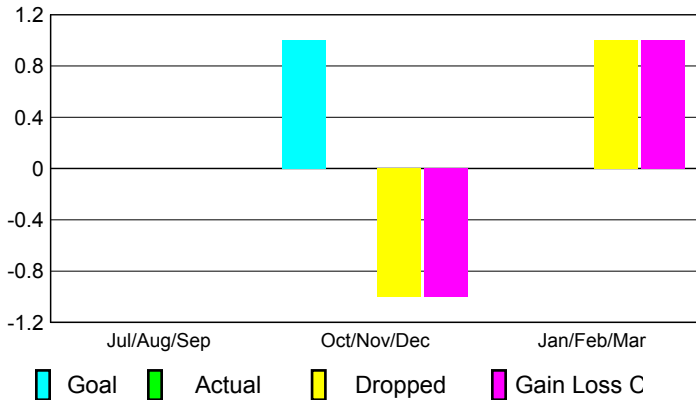

2008-2009 GMT Quarterly Report for District (or Undistricted) District 201C1

GMT: **Anthony 'Tony' J Benbow**

Location: **AUSTRALIA**

GMT CA: **7**

CLUBS

Club Results 2008-2009

Clubs 2007-2008

Month	New Club Goal	Actual New Clubs	Actual Dropped Clubs	Gain/Loss of Clubs	Gain/Loss of Clubs
Jul/Aug/Sep	0	0	0	0	0
Oct/Nov/Dec	1	0	-1	-1	0
Jan/Feb/Mar	0	0	1	1	0
Totals	1	0	0	0	0

Club Results 2008-2009

Goal, New, Dropped, Gain/Loss