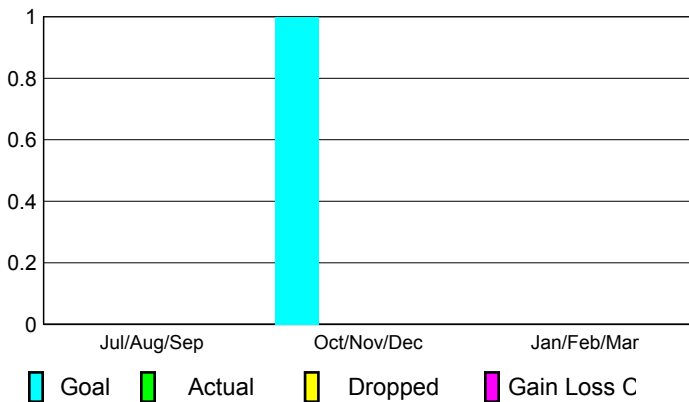

Club Results 2008-2009

Goal, New, Dropped, Gain/Loss

Comparison of Club Gain/Loss

Current Year Compared to the Previous Year

YTD Status Quo Clubs 2008-2009

Status Quo Clubs Compared to Status Quo Members

MEMBERSHIP