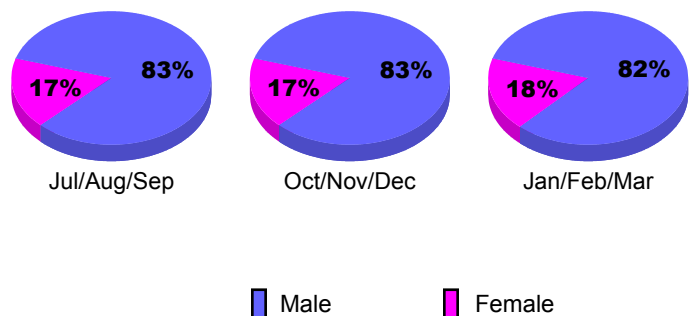

Gender Comparison 2008-2009