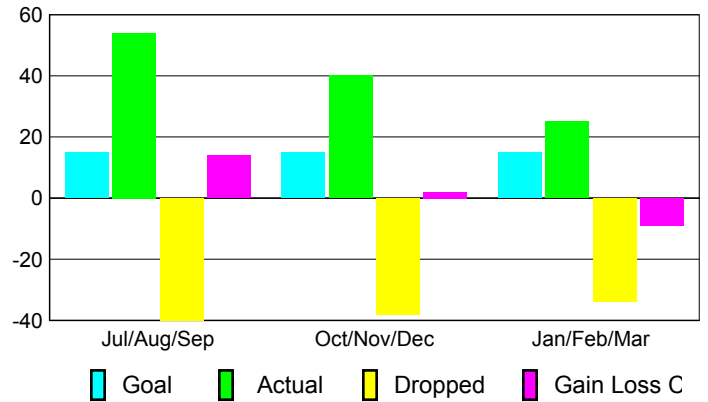

Membership Results 2008-2009

Goal, New, Dropped, Gain/Loss