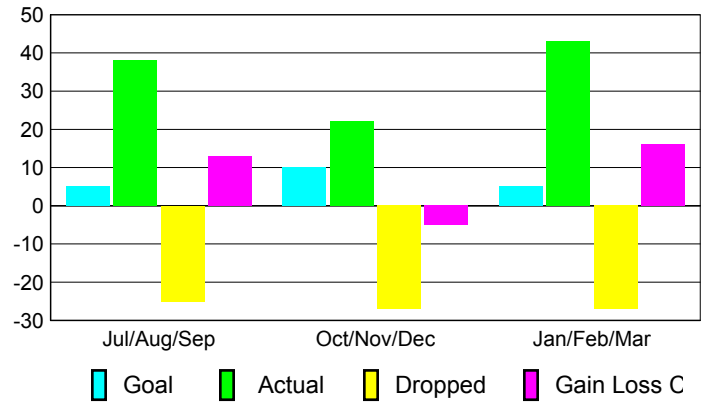

Membership Results 2008-2009

Goal, New, Dropped, Gain/Loss