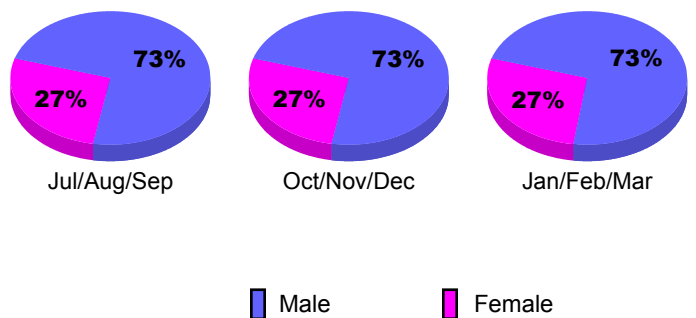

Gender Comparison 2008-2009