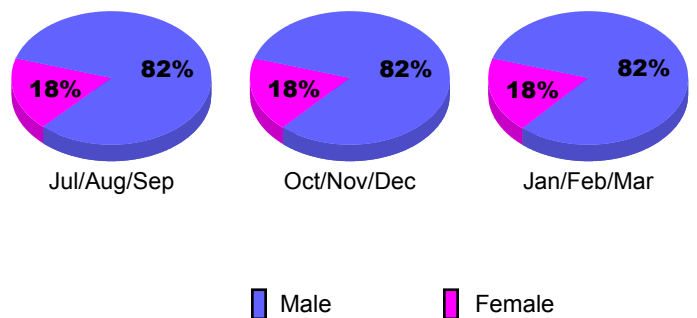

Gender Comparison 2008-2009