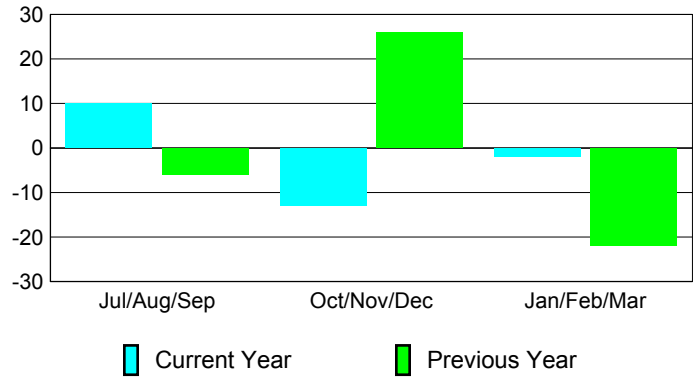

Comparison of Membership Gain/Loss

Current Year Compared to the Previous Year