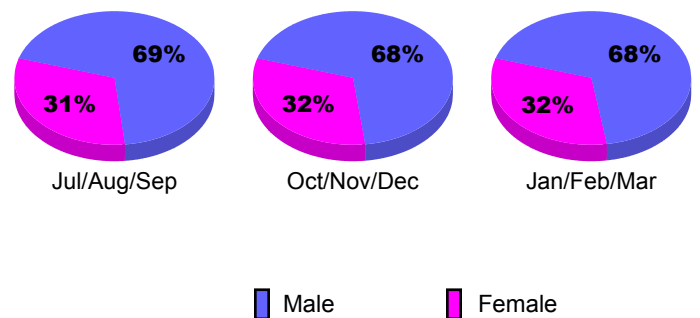

Gender Comparison 2008-2009