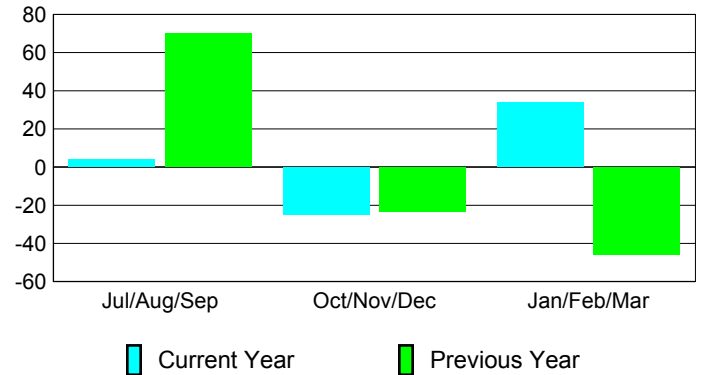

Comparison of Membership Gain/Loss

Current Year Compared to the Previous Year