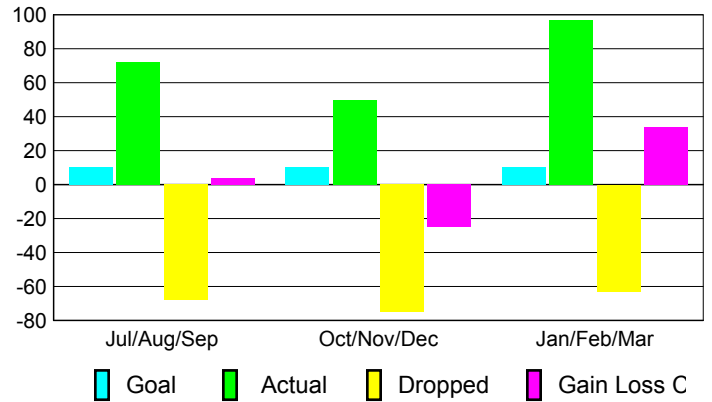

Membership Results 2008-2009

Goal, New, Dropped, Gain/Loss