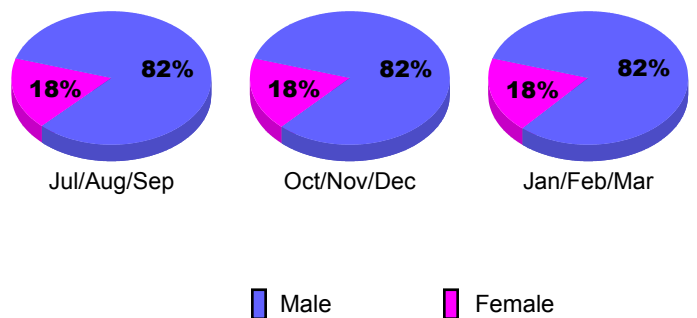

Gender Comparison 2008-2009