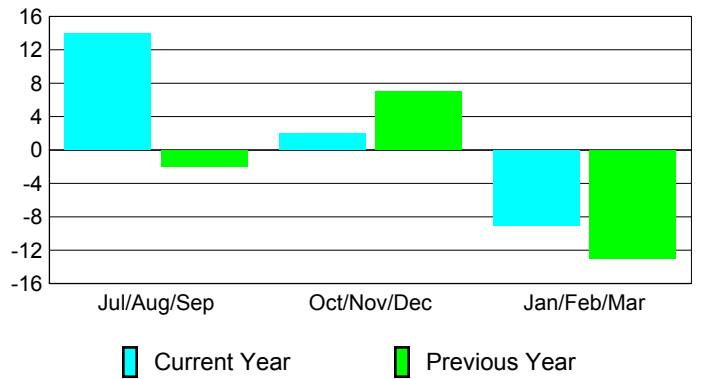

Comparison of Membership Gain/Loss

Current Year Compared to the Previous Year