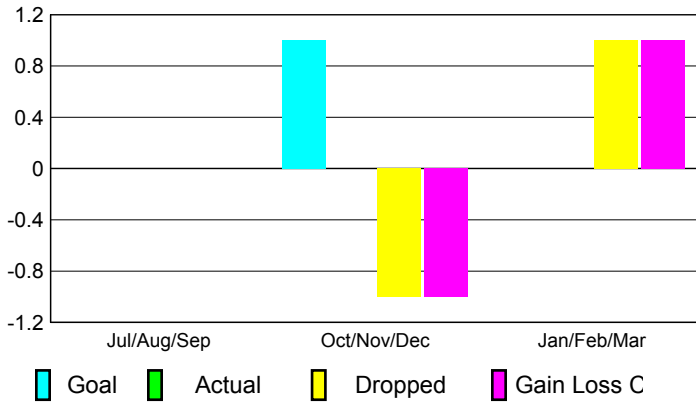

2008-2009 GMT Quarterly Report for District (or Undistricted) District 201Q3

GMT: **Anthony 'Tony' J Benbow**

Location: **AUSTRALIA**

GMT CA: **7**

CLUBS

Club Results 2008-2009

Clubs 2007-2008

Month	New Club Goal	Actual New Clubs	Actual Dropped Clubs	Gain/Loss of Clubs	Gain/Loss of Clubs
Jul/Aug/Sep	0	0	0	0	0
Oct/Nov/Dec	1	0	-1	-1	0
Jan/Feb/Mar	0	0	1	1	-1
Totals	1	0	0	0	-1

Club Results 2008-2009

Goal, New, Dropped, Gain/Loss