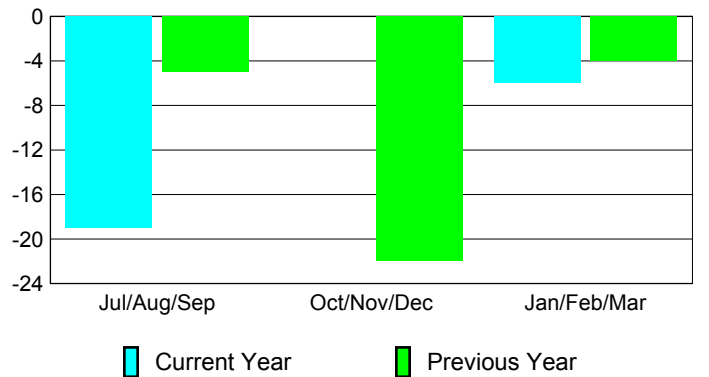

Comparison of Membership Gain/Loss

Current Year Compared to the Previous Year