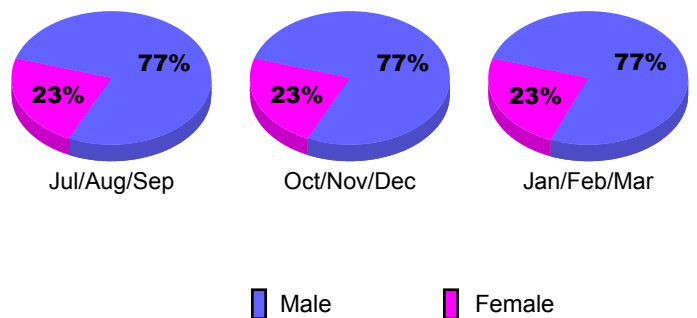

Gender Comparison 2008-2009