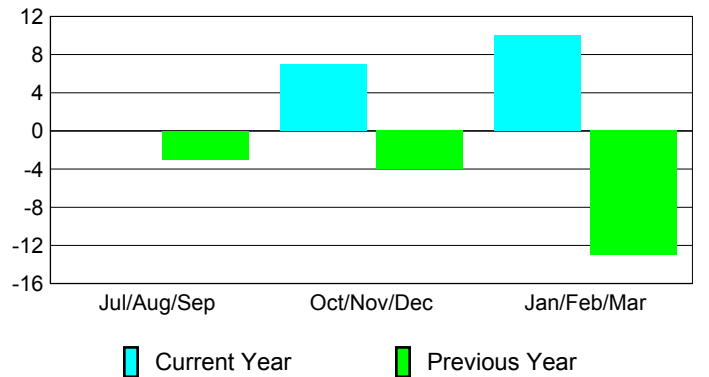

Comparison of Membership Gain/Loss

Current Year Compared to the Previous Year