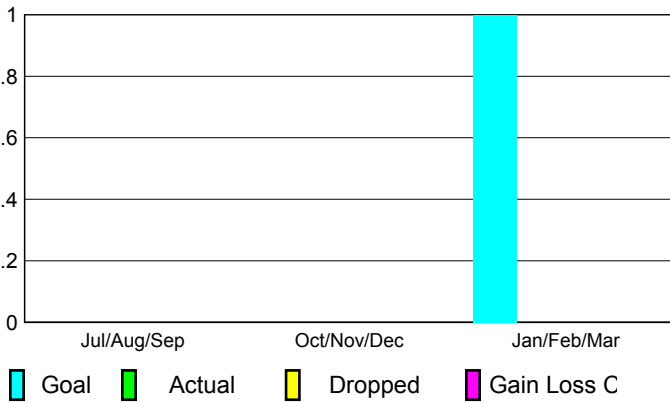

2008-2009 GMT Quarterly Report for District (or Undistricted) District 201N4

GMT: **Anthony 'Tony' J Benbow**

Location: **AUSTRALIA**

GMT CA: **7**

CLUBS

Club Results 2008-2009

Clubs 2007-2008

Month	New Club Goal	Actual New Clubs	Actual Dropped Clubs	Gain/Loss of Clubs	Gain/Loss of Clubs
Jul/Aug/Sep	0	0	0	0	0
Oct/Nov/Dec	0	0	0	0	0
Jan/Feb/Mar	1	0	0	0	1
Totals	1	0	0	0	1

Club Results 2008-2009

Goal, New, Dropped, Gain/Loss