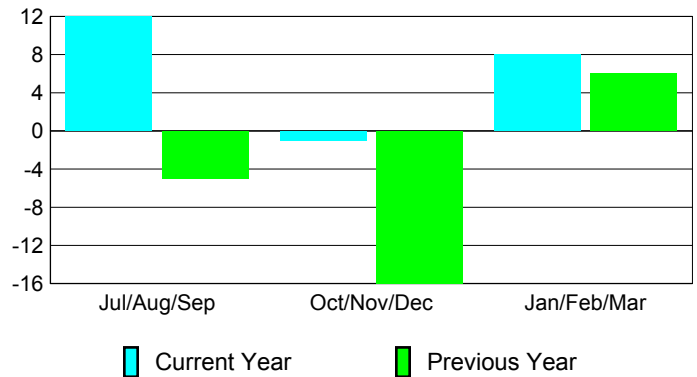

Comparison of Membership Gain/Loss

Current Year Compared to the Previous Year