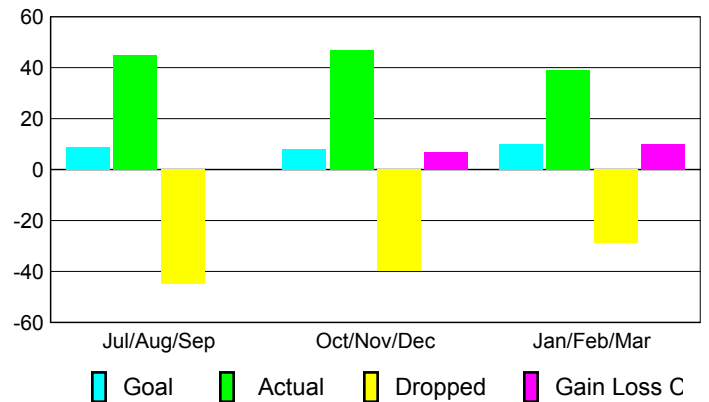

Membership Results 2008-2009

Goal, New, Dropped, Gain/Loss