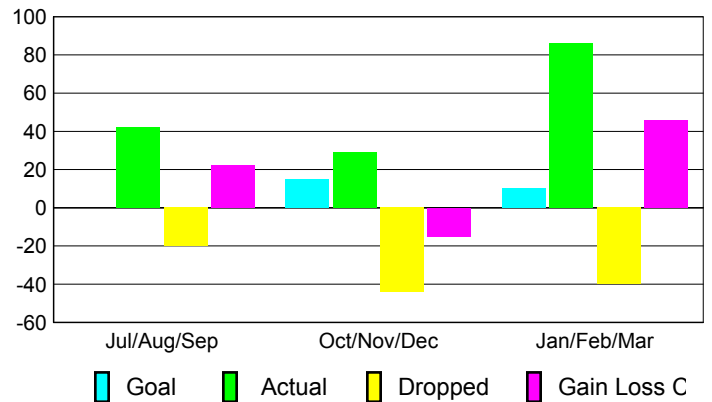

Membership Results 2008-2009

Goal, New, Dropped, Gain/Loss