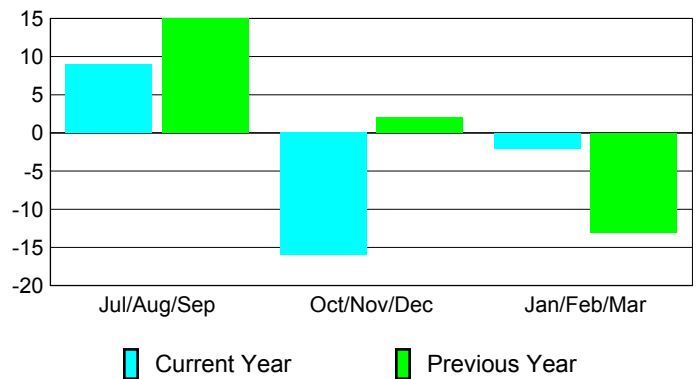

Comparison of Membership Gain/Loss

Current Year Compared to the Previous Year