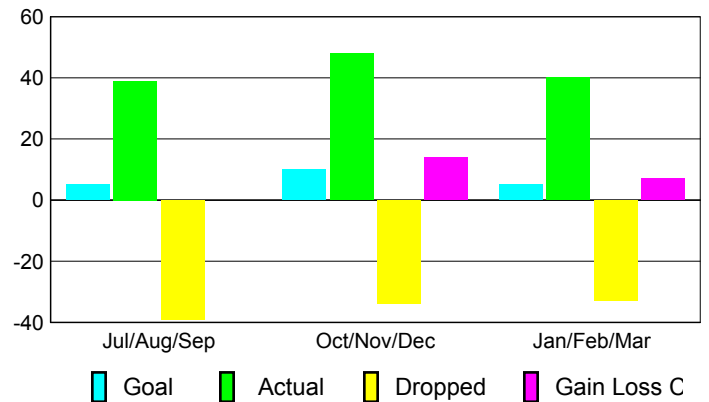

Membership Results 2008-2009

Goal, New, Dropped, Gain/Loss