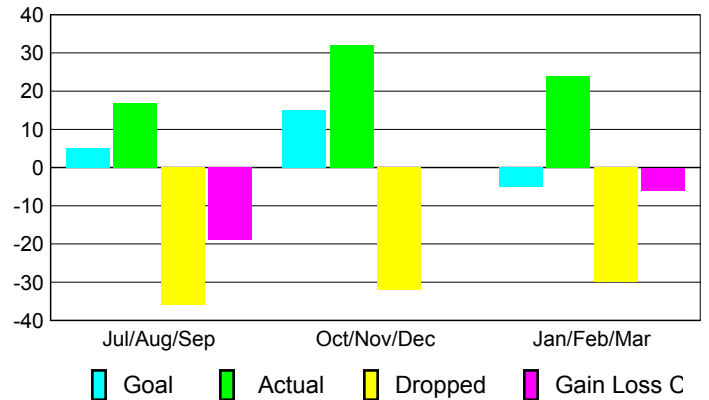

Membership Results 2008-2009

Goal, New, Dropped, Gain/Loss