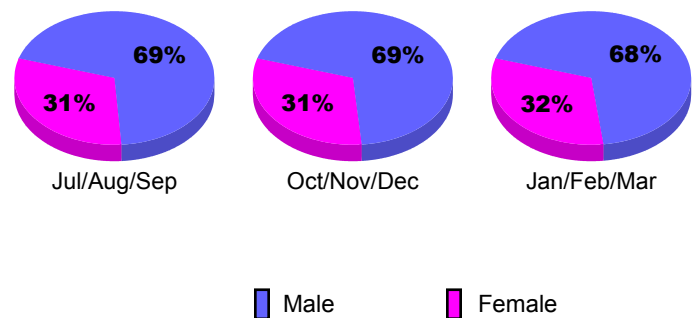

Gender Comparison 2008-2009