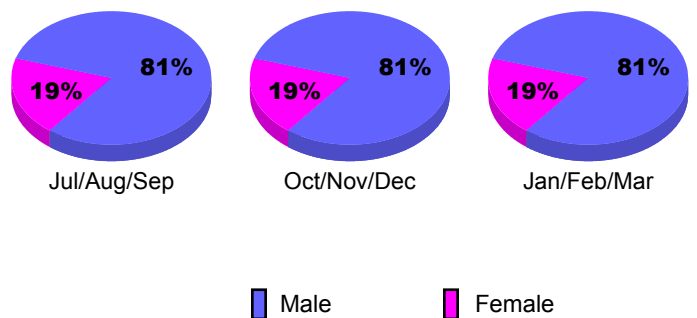

Gender Comparison 2008-2009