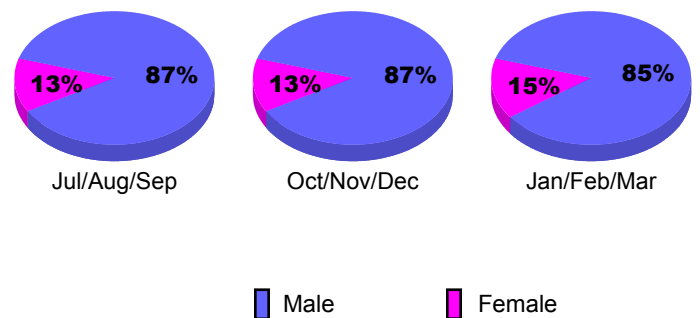

Gender Comparison 2008-2009