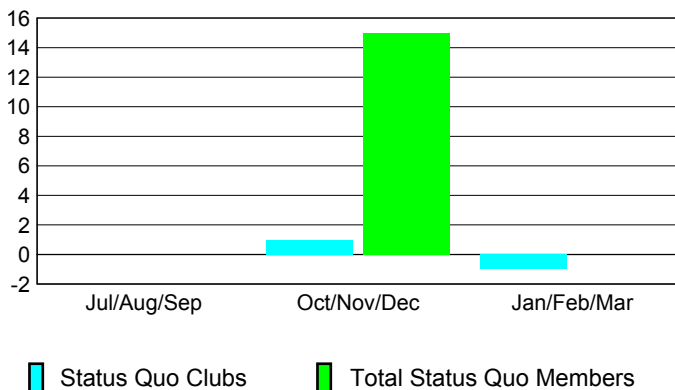

Club Results 2008-2009

Goal, New, Dropped, Gain/Loss

Comparison of Club Gain/Loss

Current Year Compared to the Previous Year

YTD Status Quo Clubs 2008-2009

Status Quo Clubs Compared to Status Quo Members

MEMBERSHIP