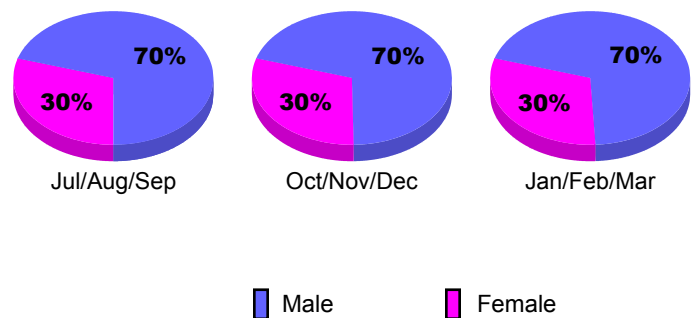

Gender Comparison 2008-2009