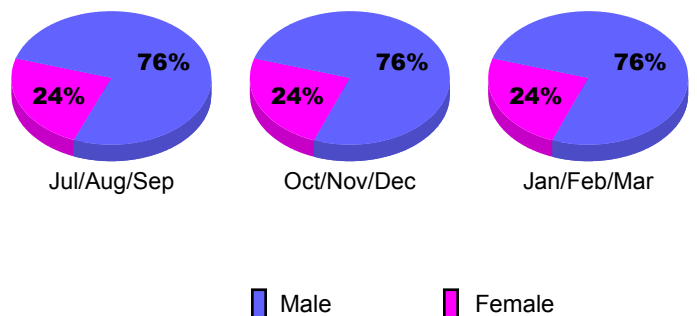

Gender Comparison 2008-2009