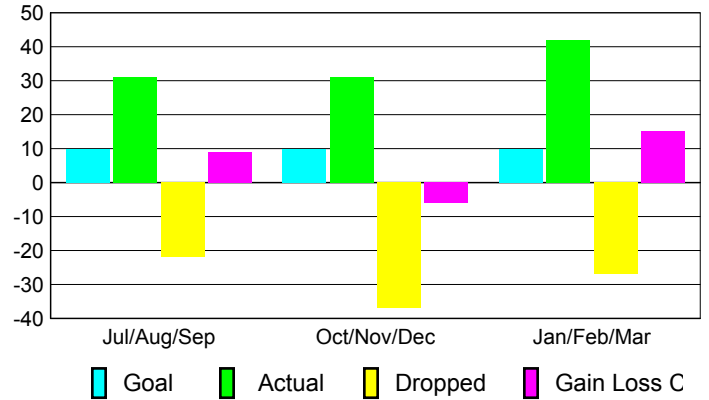

Membership Results 2008-2009

Goal, New, Dropped, Gain/Loss