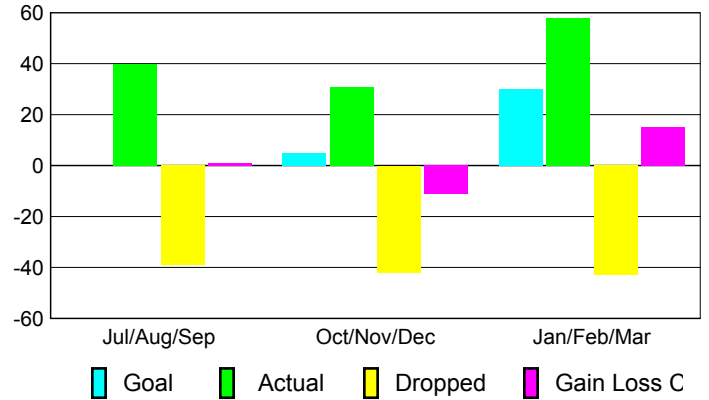

Membership Results 2008-2009

Goal, New, Dropped, Gain/Loss