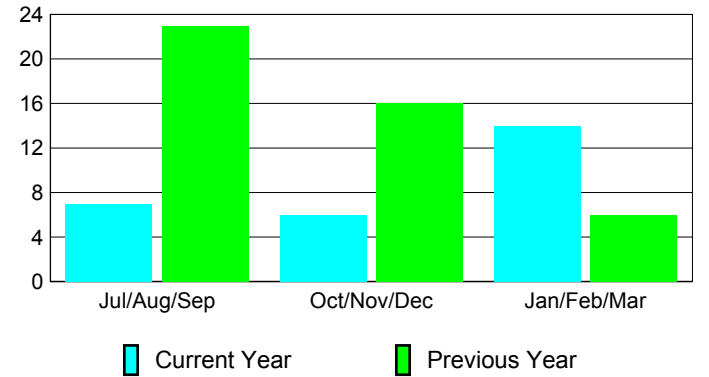

Comparison of Membership Gain/Loss

Current Year Compared to the Previous Year