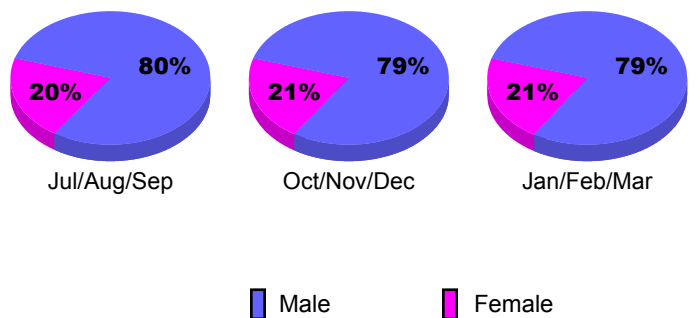

Gender Comparison 2008-2009