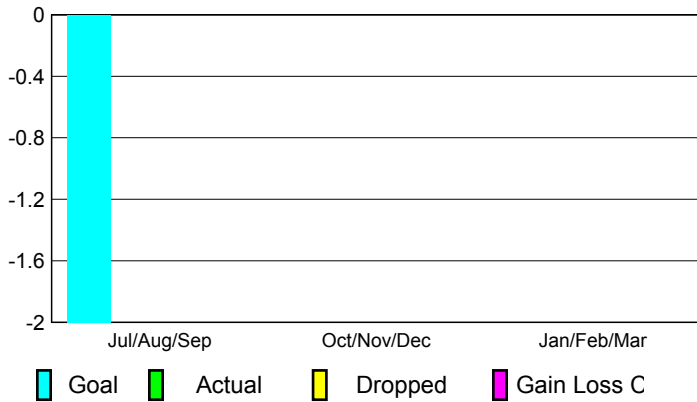

2008-2009 GMT Quarterly Report for District (or Undistricted) District 201V2

GMT: **Anthony 'Tony' J Benbow**

Location: **AUSTRALIA**

GMT CA: **7**

CLUBS

Club Results 2008-2009

Clubs 2007-2008

Month	New Club Goal	Actual New Clubs	Actual Dropped Clubs	Gain/Loss of Clubs	Gain/Loss of Clubs
Jul/Aug/Sep	-2	0	0	0	1
Oct/Nov/Dec	0	0	0	0	-1
Jan/Feb/Mar	0	0	0	0	0
Totals	-2	0	0	0	0

Club Results 2008-2009

Goal, New, Dropped, Gain/Loss