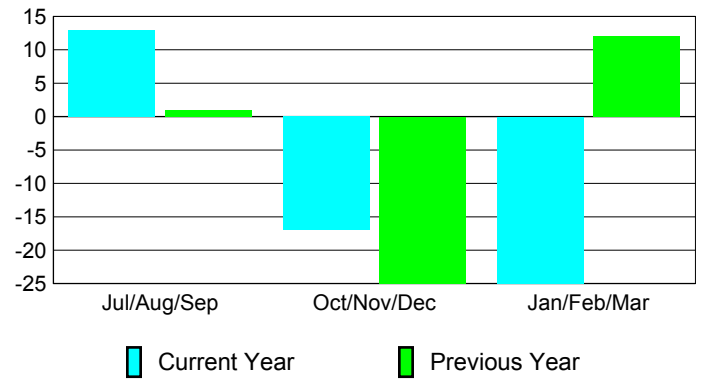

Comparison of Membership Gain/Loss

Current Year Compared to the Previous Year