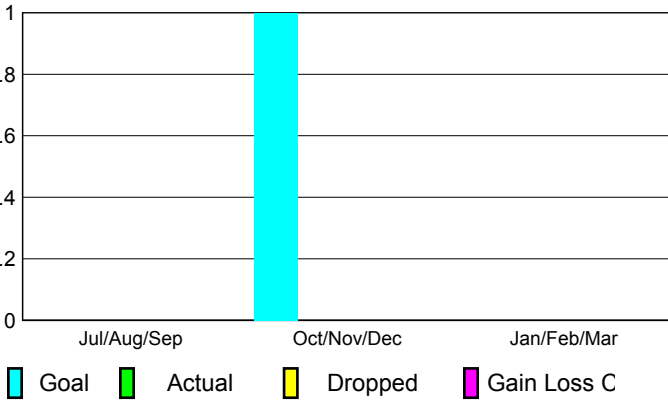

2008-2009 GMT Quarterly Report for District (or Undistricted) **District 201V5**

GMT: **Anthony 'Tony' J Benbow**

Location: **AUSTRALIA**

GMT CA: **7**

CLUBS

Club Results 2008-2009

Clubs 2007-2008

Month	New Club Goal	Actual New Clubs	Actual Dropped Clubs	Gain/Loss of Clubs	Gain/Loss of Clubs
Jul/Aug/Sep	0	0	0	0	0
Oct/Nov/Dec	1	0	0	0	-1
Jan/Feb/Mar	0	0	0	0	-1
Totals	1	0	0	0	-2

Club Results 2008-2009

Goal, New, Dropped, Gain/Loss