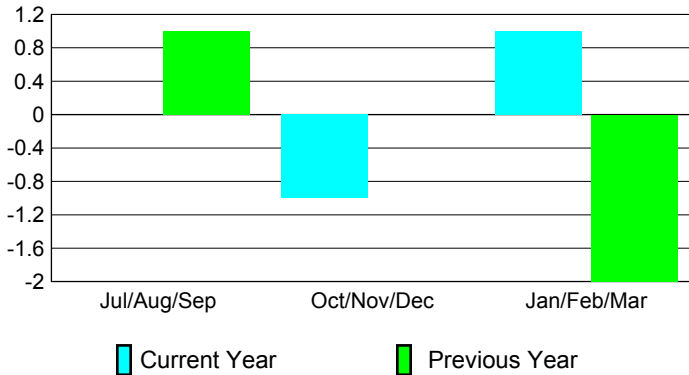

Comparison of Club Gain/Loss

Current Year Compared to the Previous Year