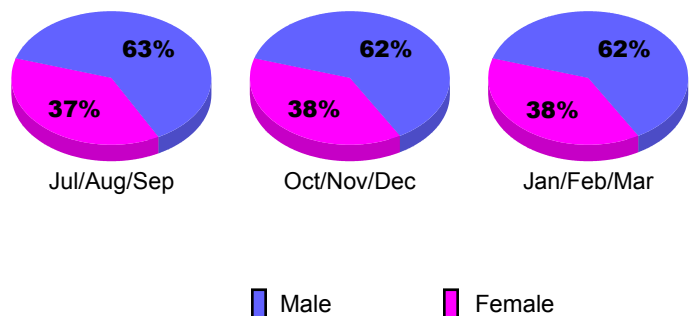

Gender Comparison 2008-2009