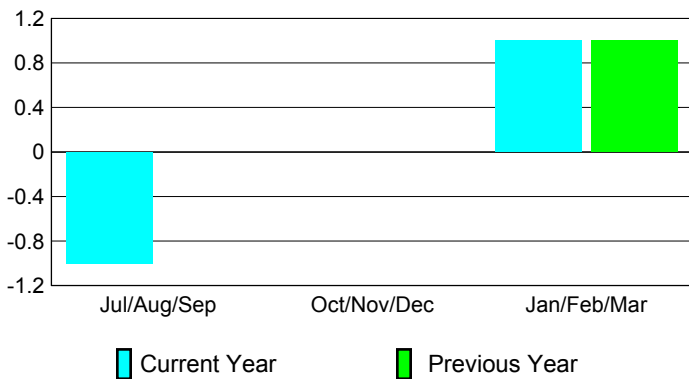

Comparison of Club Gain/Loss

Current Year Compared to the Previous Year