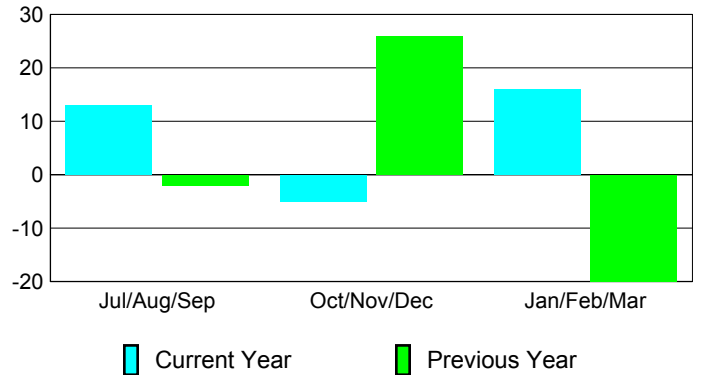

Comparison of Membership Gain/Loss

Current Year Compared to the Previous Year