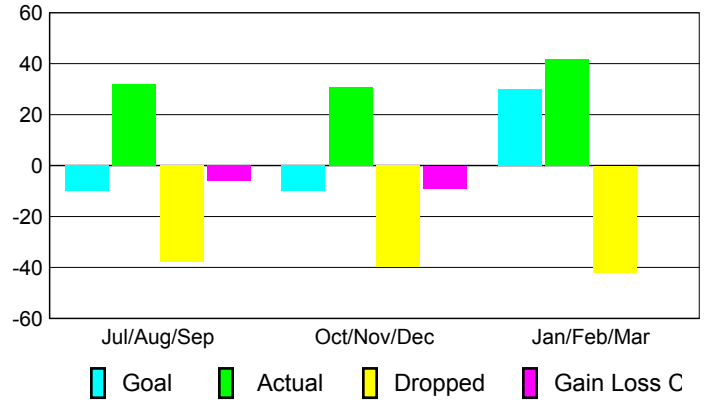

Membership Results 2008-2009

Goal, New, Dropped, Gain/Loss