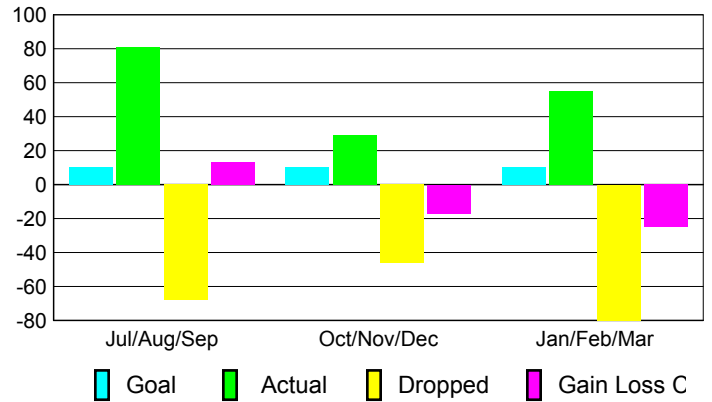

Membership Results 2008-2009

Goal, New, Dropped, Gain/Loss