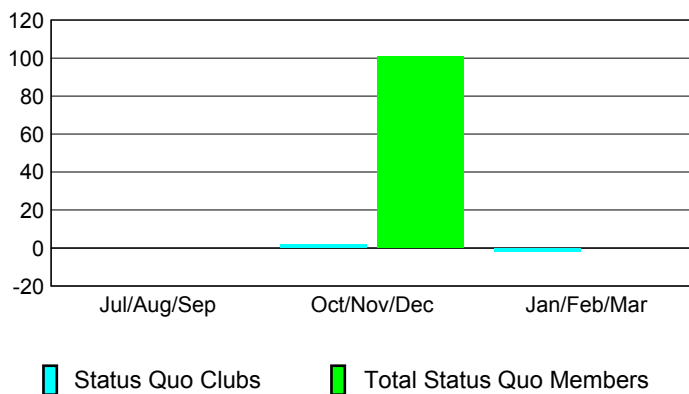

Club Results 2008-2009

Goal, New, Dropped, Gain/Loss

Comparison of Club Gain/Loss

Current Year Compared to the Previous Year

YTD Status Quo Clubs 2008-2009

Status Quo Clubs Compared to Status Quo Members

MEMBERSHIP