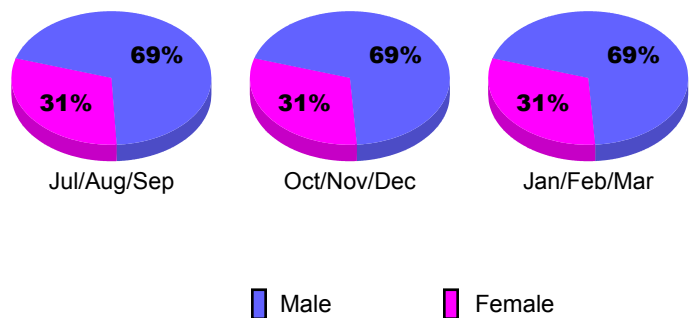

Gender Comparison 2008-2009