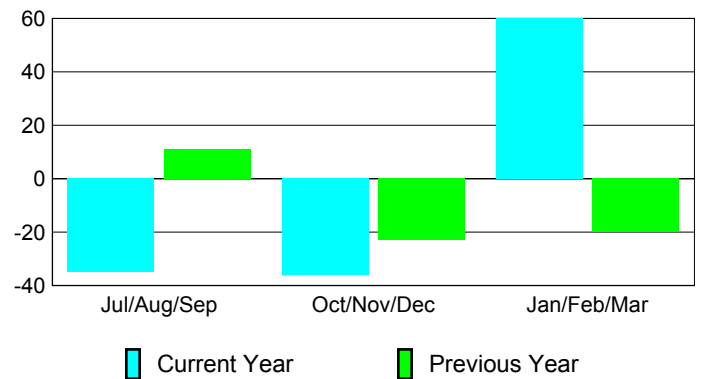

Comparison of Membership Gain/Loss

Current Year Compared to the Previous Year