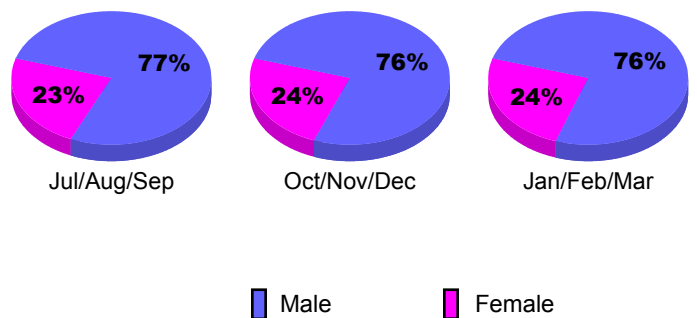

Gender Comparison 2008-2009