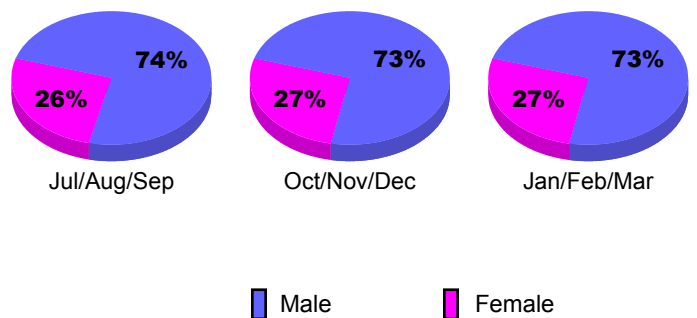

Gender Comparison 2008-2009