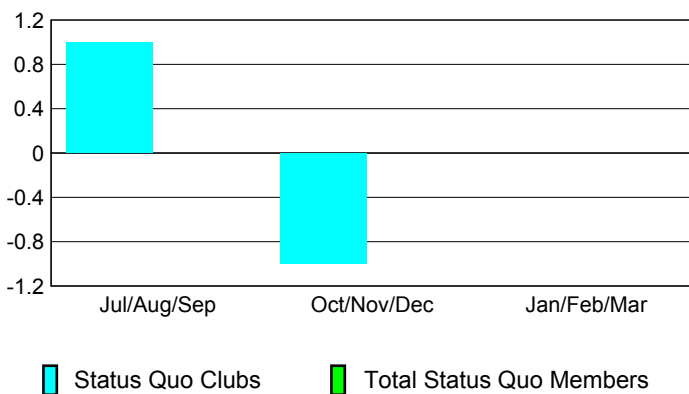

Club Results 2008-2009

Goal, New, Dropped, Gain/Loss

Comparison of Club Gain/Loss

Current Year Compared to the Previous Year

YTD Status Quo Clubs 2008-2009

Status Quo Clubs Compared to Status Quo Members

MEMBERSHIP