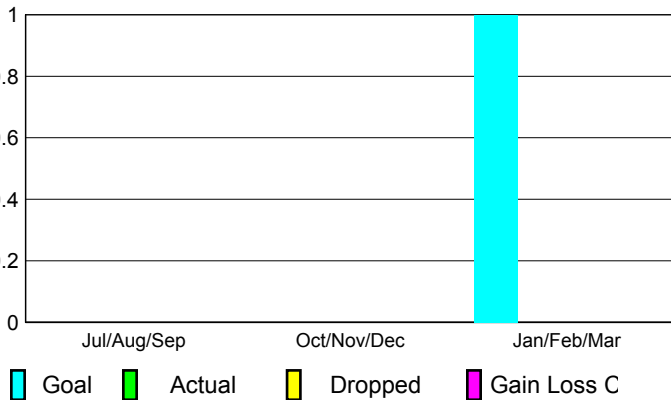

2008-2009 GMT Quarterly Report for District (or Undistricted) District 201C2

GMT: **Anthony 'Tony' J Benbow**

Location: **AUSTRALIA**

GMT CA: **7**

CLUBS

Club Results 2008-2009

Clubs 2007-2008

Month	New Club Goal	Actual New Clubs	Actual Dropped Clubs	Gain/Loss of Clubs	Gain/Loss of Clubs
Jul/Aug/Sep	0	0	0	0	0
Oct/Nov/Dec	0	0	0	0	-1
Jan/Feb/Mar	1	0	0	0	-1
Totals	1	0	0	0	-2

Club Results 2008-2009

Goal, New, Dropped, Gain/Loss