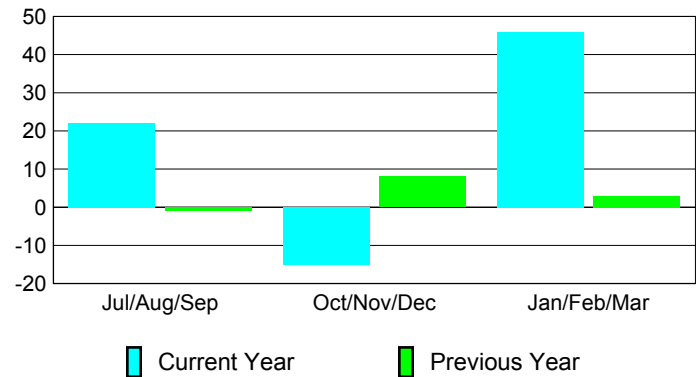

Comparison of Membership Gain/Loss

Current Year Compared to the Previous Year