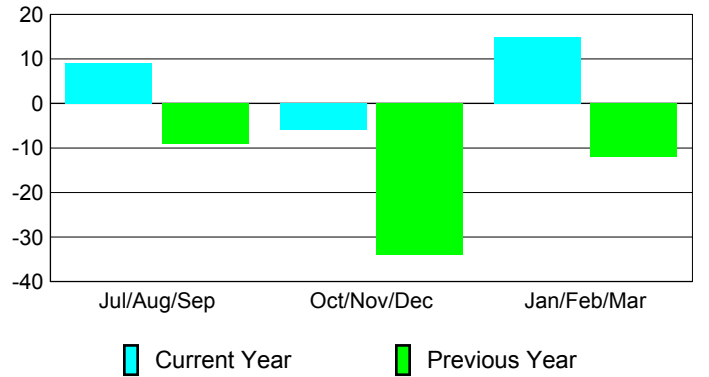

Comparison of Membership Gain/Loss

Current Year Compared to the Previous Year