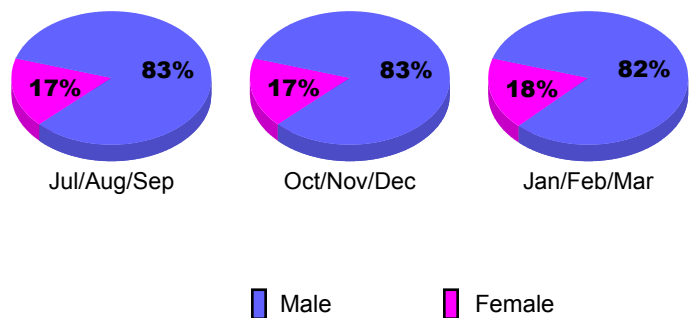

Gender Comparison 2008-2009