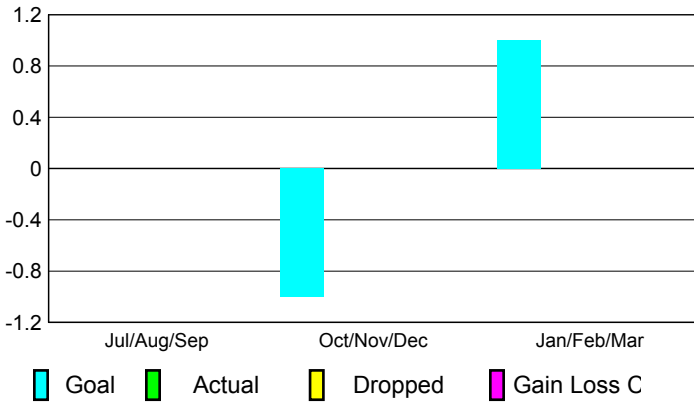

2008-2009 GMT Quarterly Report for District (or Undistricted) District 201V6

GMT: **Anthony 'Tony' J Benbow**

Location: **AUSTRALIA**

GMT CA: **7**

CLUBS

Club Results 2008-2009

Clubs 2007-2008

Month	New Club Goal	Actual New Clubs	Actual Dropped Clubs	Gain/Loss of Clubs	Gain/Loss of Clubs
Jul/Aug/Sep	0	0	0	0	0
Oct/Nov/Dec	-1	0	0	0	0
Jan/Feb/Mar	1	0	0	0	0
Totals	0	0	0	0	0

Club Results 2008-2009

Goal, New, Dropped, Gain/Loss