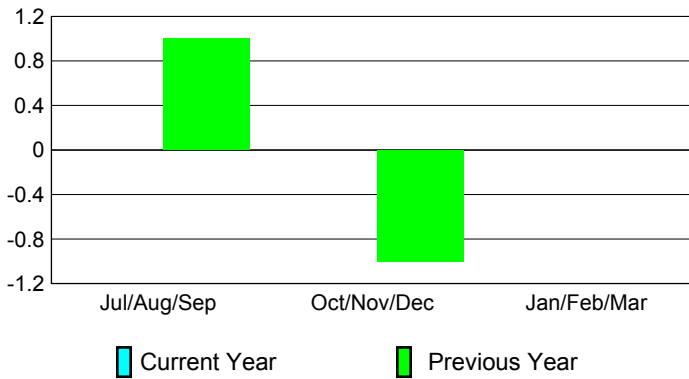

Comparison of Club Gain/Loss

Current Year Compared to the Previous Year