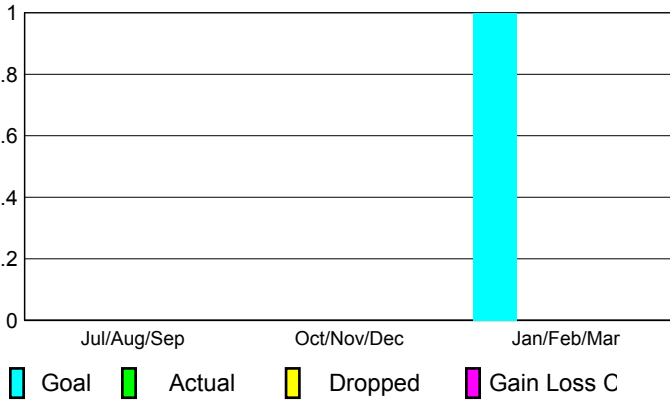

2008-2009 GMT Quarterly Report for District (or Undistricted) District 201Q2

GMT: Anthony 'Tony' J Benbow

Location: AUSTRALIA

GMT CA: 7

CLUBS

Club Results 2008-2009

Clubs 2007-2008

Month	New Club Goal	Actual New Clubs	Actual Dropped Clubs	Gain/Loss of Clubs	Gain/Loss of Clubs
Jul/Aug/Sep	0	0	0	0	0
Oct/Nov/Dec	0	0	0	0	0
Jan/Feb/Mar	1	0	0	0	0
Totals	1	0	0	0	0

Club Results 2008-2009

Goal, New, Dropped, Gain/Loss