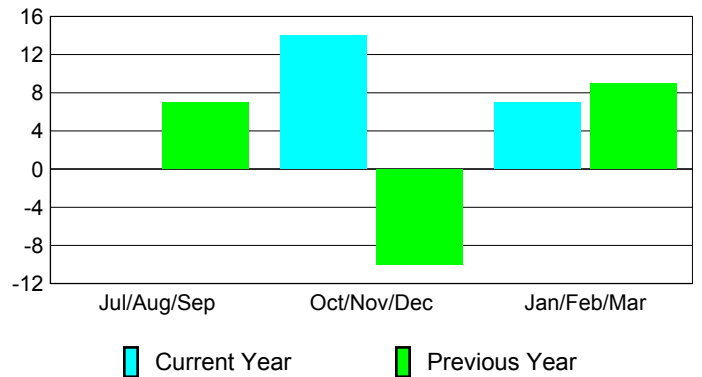

Comparison of Membership Gain/Loss

Current Year Compared to the Previous Year