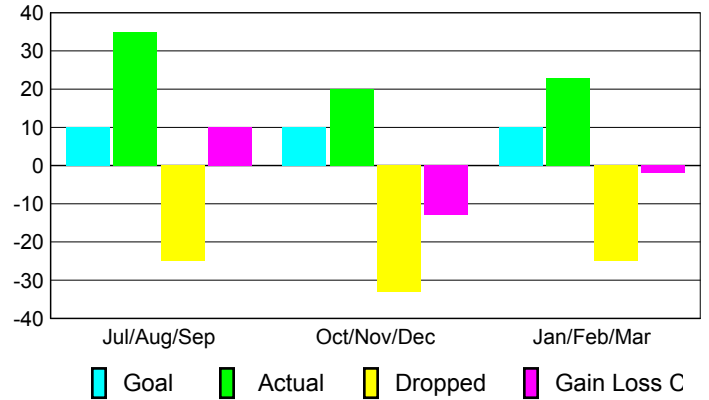

Membership Results 2008-2009

Goal, New, Dropped, Gain/Loss