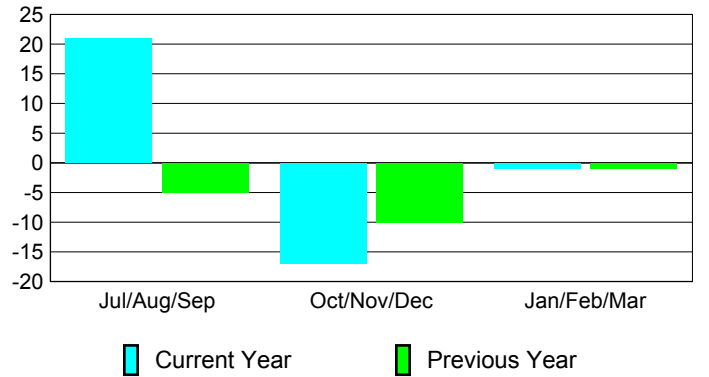

Comparison of Membership Gain/Loss

Current Year Compared to the Previous Year