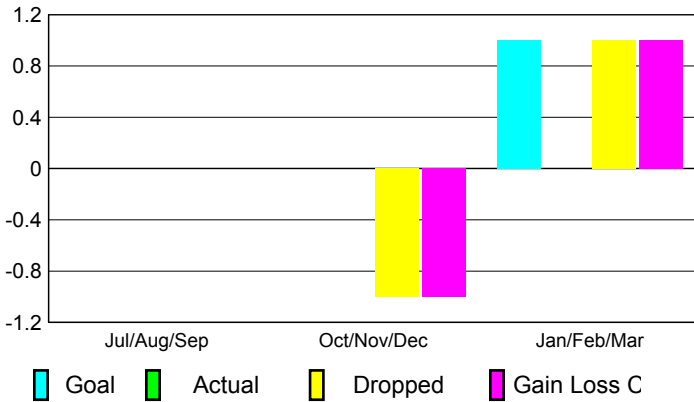

2008-2009 GMT Quarterly Report for District (or Undistricted) District 201Q1

GMT: **Anthony 'Tony' J Benbow**

Location: **AUSTRALIA**

GMT CA: **7**

CLUBS

Club Results 2008-2009

Clubs 2007-2008

Month	New Club Goal	Actual New Clubs	Actual Dropped Clubs	Gain/Loss of Clubs	Gain/Loss of Clubs
Jul/Aug/Sep	0	0	0	0	1
Oct/Nov/Dec	0	0	-1	-1	0
Jan/Feb/Mar	1	0	1	1	-2
Totals	1	0	0	0	-1

Club Results 2008-2009

Goal, New, Dropped, Gain/Loss