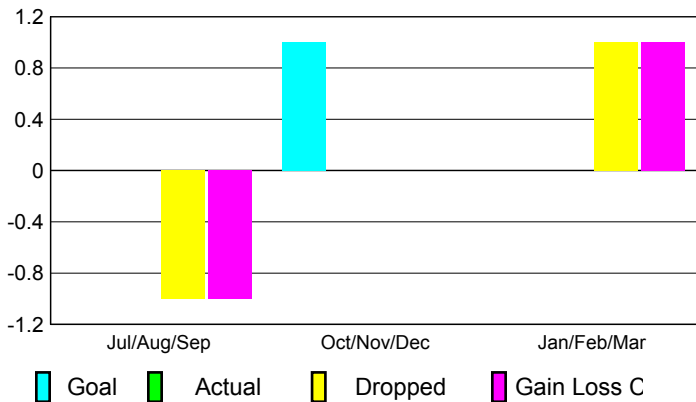

GMT: **Anthony 'Tony' J Benbow**

Location: **AUSTRALIA**

GMT CA: **7**

CLUBS

Club Results 2008-2009

Clubs 2007-2008

Month	New Club	Actual New	Actual Dropped	Gain/Loss of	Gain/Loss of
	Goal	Clubs	Clubs	Clubs	Clubs
Jul/Aug/Sep	0	0	-1	-1	0
Oct/Nov/Dec	1	0	0	0	0
Jan/Feb/Mar	0	0	1	1	1
Totals	1	0	0	0	1

Club Results 2008-2009

Goal, New, Dropped, Gain/Loss

Comparison of Club Gain/Loss

Current Year Compared to the Previous Year

YTD Status Quo Clubs 2008-2009

Status Quo Clubs Compared to Status Quo Members

MEMBERSHIP