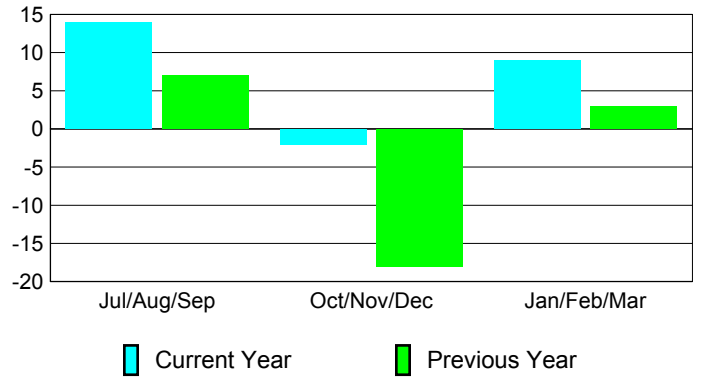

Comparison of Membership Gain/Loss

Current Year Compared to the Previous Year