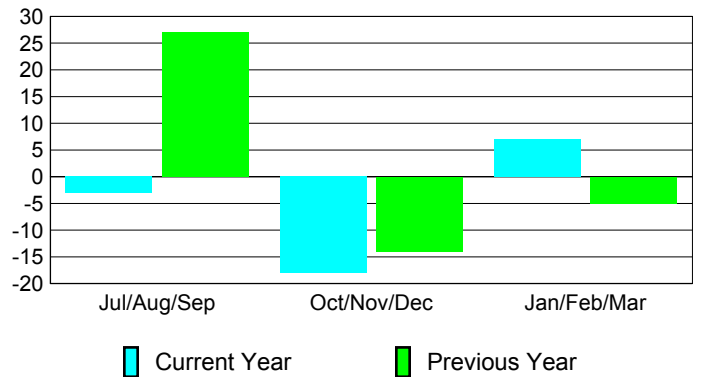

Comparison of Membership Gain/Loss

Current Year Compared to the Previous Year