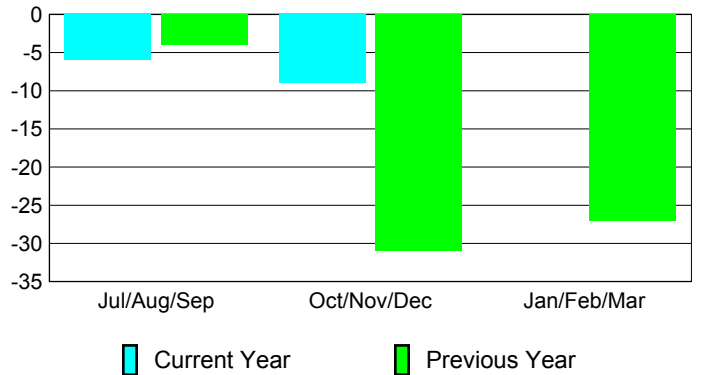

Comparison of Membership Gain/Loss

Current Year Compared to the Previous Year