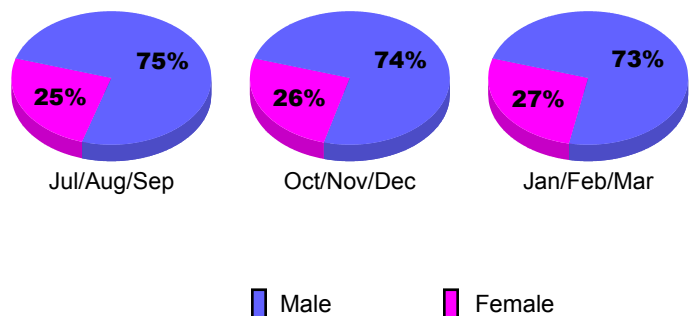

Gender Comparison 2008-2009