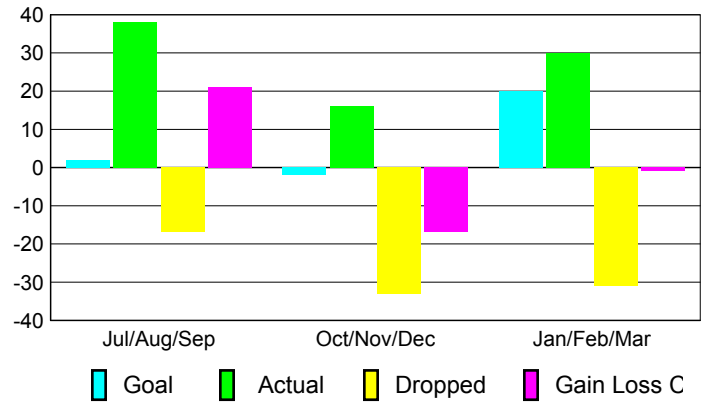

Membership Results 2008-2009

Goal, New, Dropped, Gain/Loss